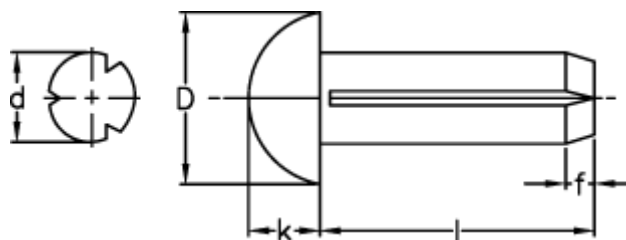

Article number: 08842203

Description: KLEE Slotted rivet N4 2x5, steel  
DIN 1476/DIN-EN-Norm 28 746

## Measures

---

D	= 3.5
d	= 2.0
f	= 0.5
k	= 1.2
Length	= 3-10